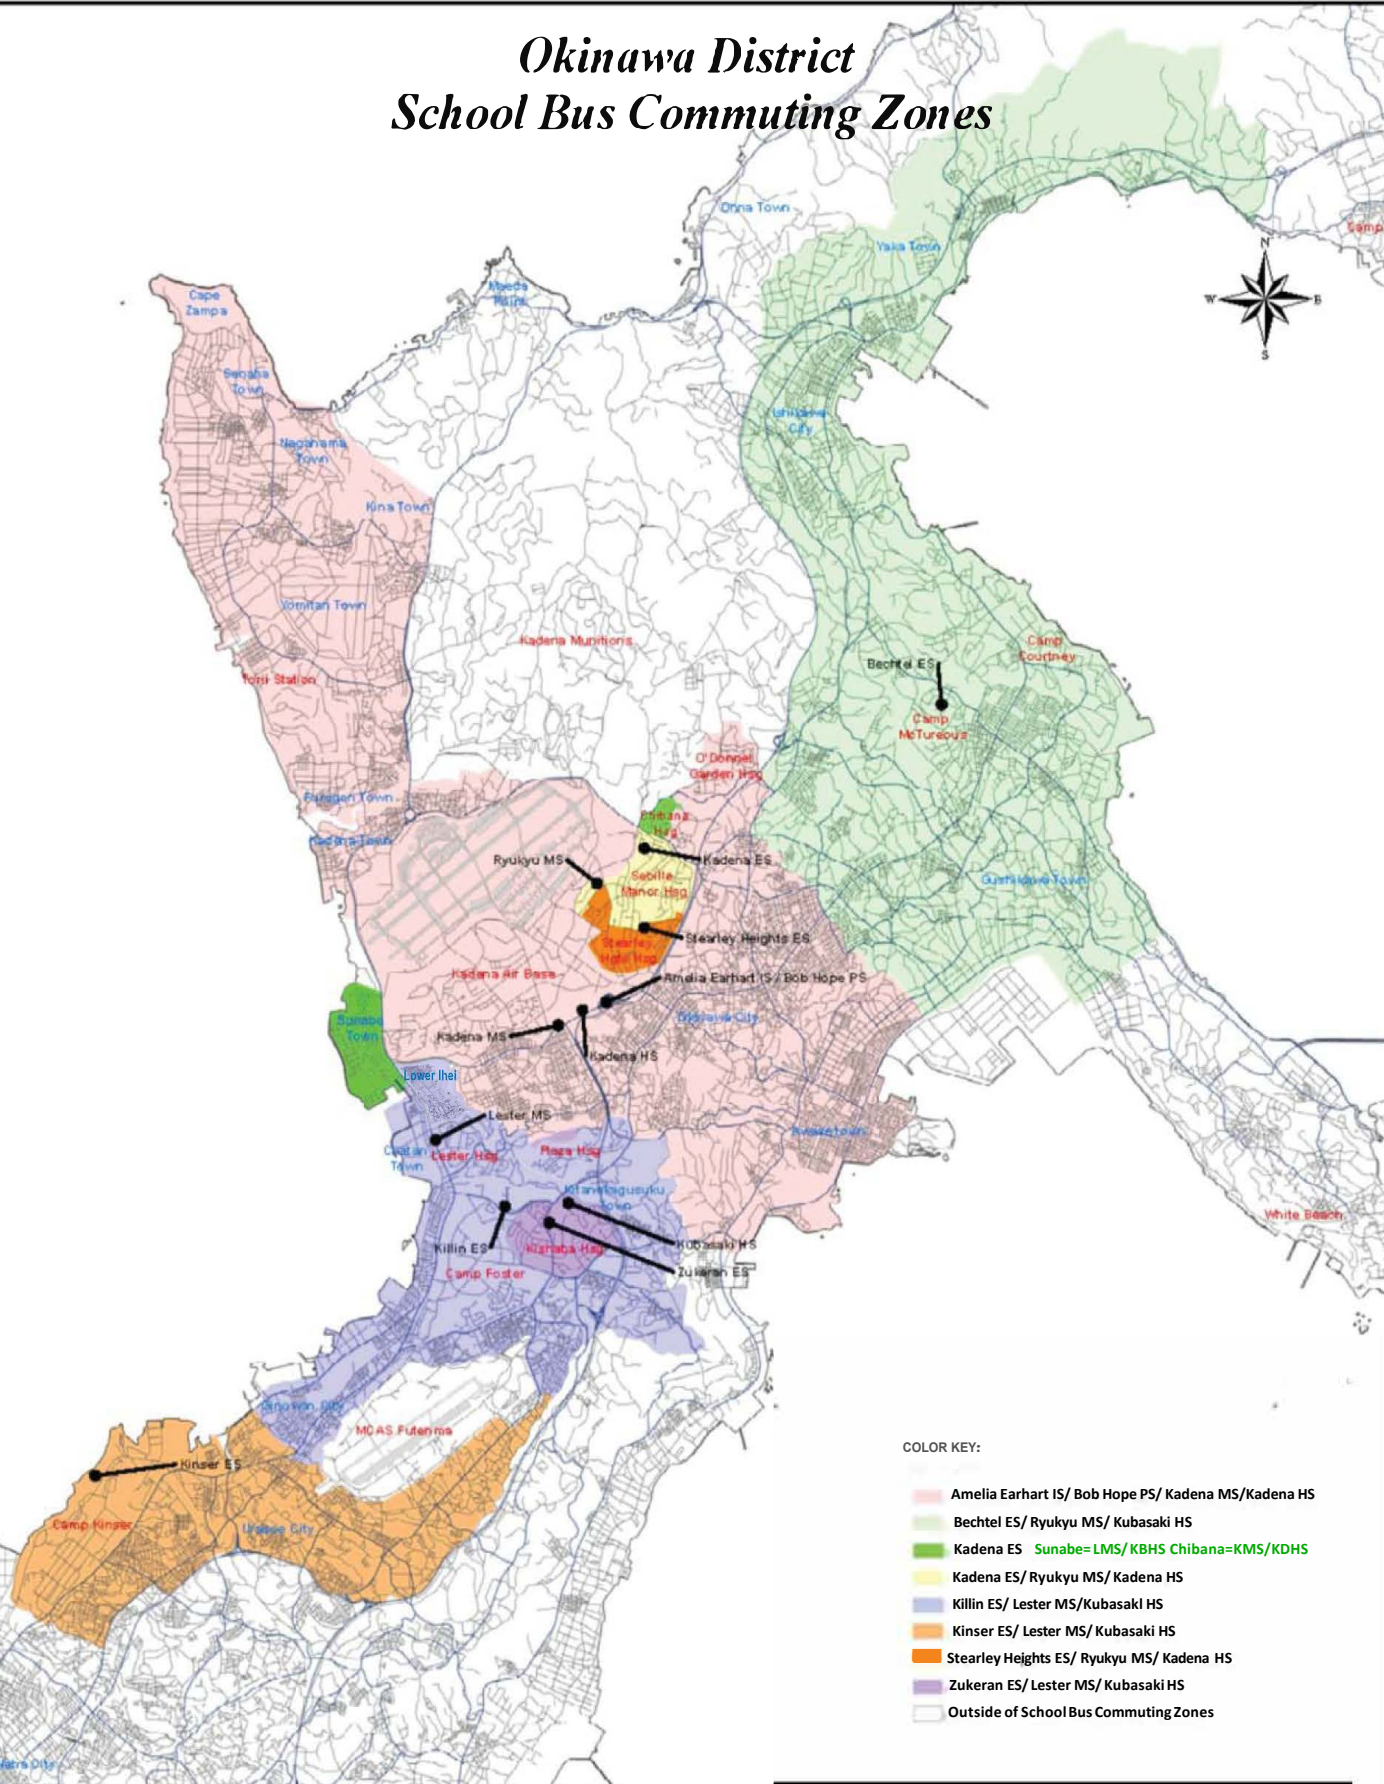

SEARCH

Okinawa District School Bus Commuting Zones

COLOR KEY:

- Amelia Earhart IS / Bob Hope PS / Kadena MS / Kadena HS
- Bechtel ES / Ryukyu MS / Kubasaki HS
- Kadena ES Sunabe=LMS/ KBHS Chibana=KMS/KDHS
- Kadena ES / Ryukyu MS / Kadena HS
- Killin ES / Lester MS / Kubasaki HS
- Kinser ES / Lester MS / Kubasaki HS
- Stearley Heights ES / Ryukyu MS / Kadena HS
- Zukeran ES / Lester MS / Kubasaki HS
- Outside of School Bus Commuting Zones