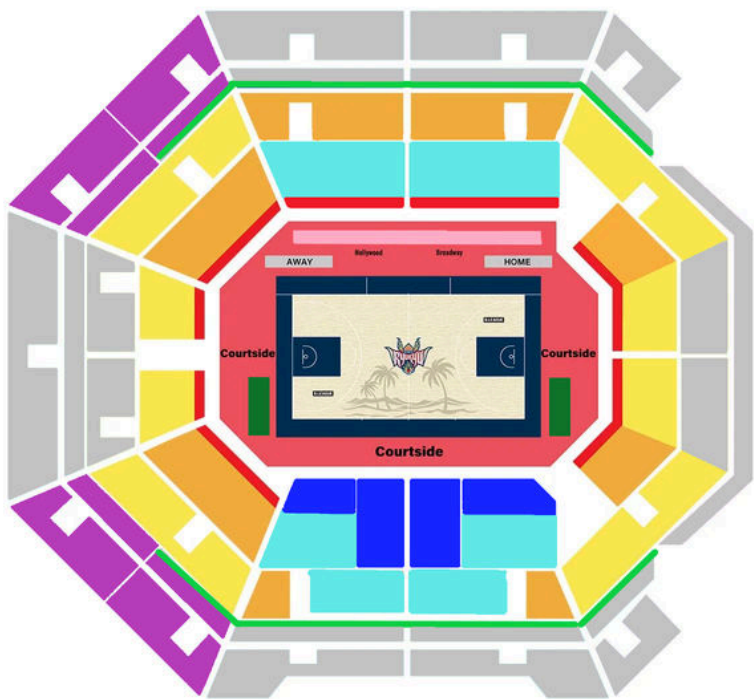

RYUKYU KINGS SEATING & TICKETS

Section Seating

Courtside Level		
	1F Players Row 1	¥ 19,800
	1F Players Row 2	¥ 17,600
	1F Courtside Row 2	¥ 13,200
	1F Courtside Row 3	¥ 10,450
Arena Level		
	2F Front Row	¥ 9,900
	2F Courtside Area	¥ 8,800
	2F Section SS	¥ 6,600
	2F Section S	¥ 5,500
	2F Section A	¥ 4,950
Balcony Level		
	Balcony View	¥ 2,800
Suites		
	Contact us for more information	
	Not Available	